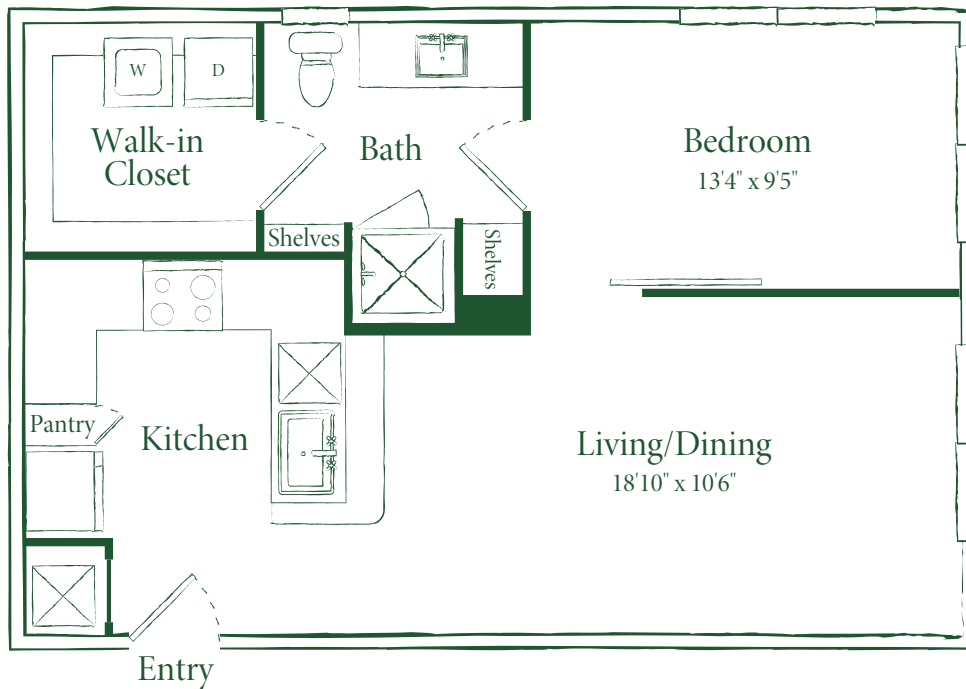

# A1A

1 BED / 1 BATH

# 605

SQ. FT.

# PERCH

AT DAWSON'S RAMBLE

7731 Menchaca Rd | Austin, TX 78745

[perchapartments.com](http://perchapartments.com)

*\*Floor plans are artist's rendering. All dimensions are approximate. Actual product and specifications may vary in dimension or detail. Not all features are available in every apartment. Prices and availability are subject to change. Please see a representative for details.*