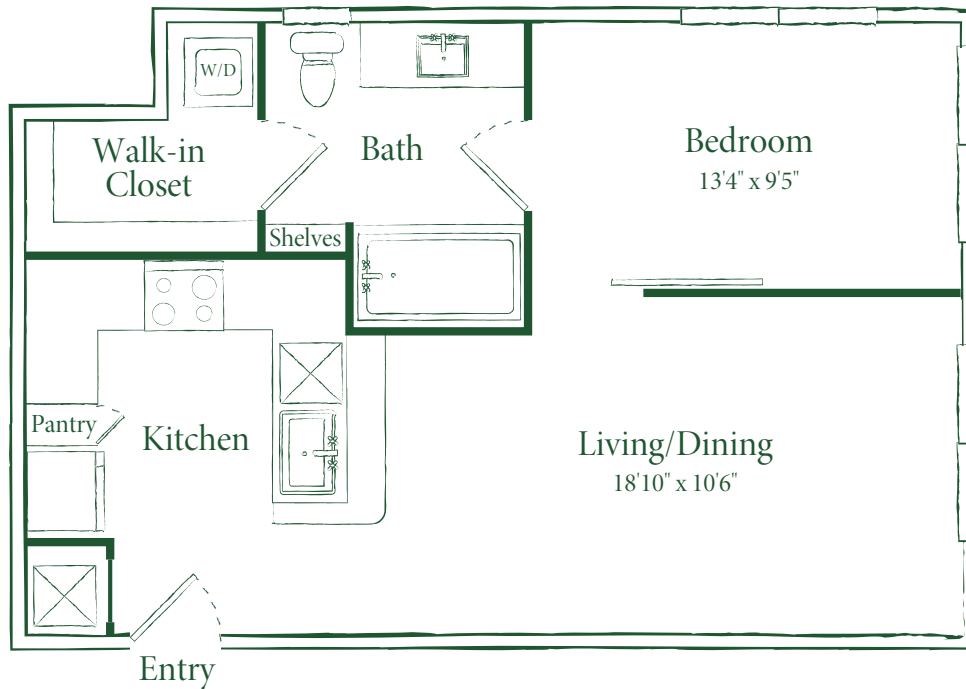

# A1B

1 BED / 1 BATH

# 590

SQ. FT.

# PERCH

AT DAWSON'S RAMBLE

7731 Menchaca Rd | Austin, TX 78745

[perchapartments.com](http://perchapartments.com)

*\*Floor plans are artist's rendering. All dimensions are approximate. Actual product and specifications may vary in dimension or detail. Not all features are available in every apartment. Prices and availability are subject to change. Please see a representative for details.*