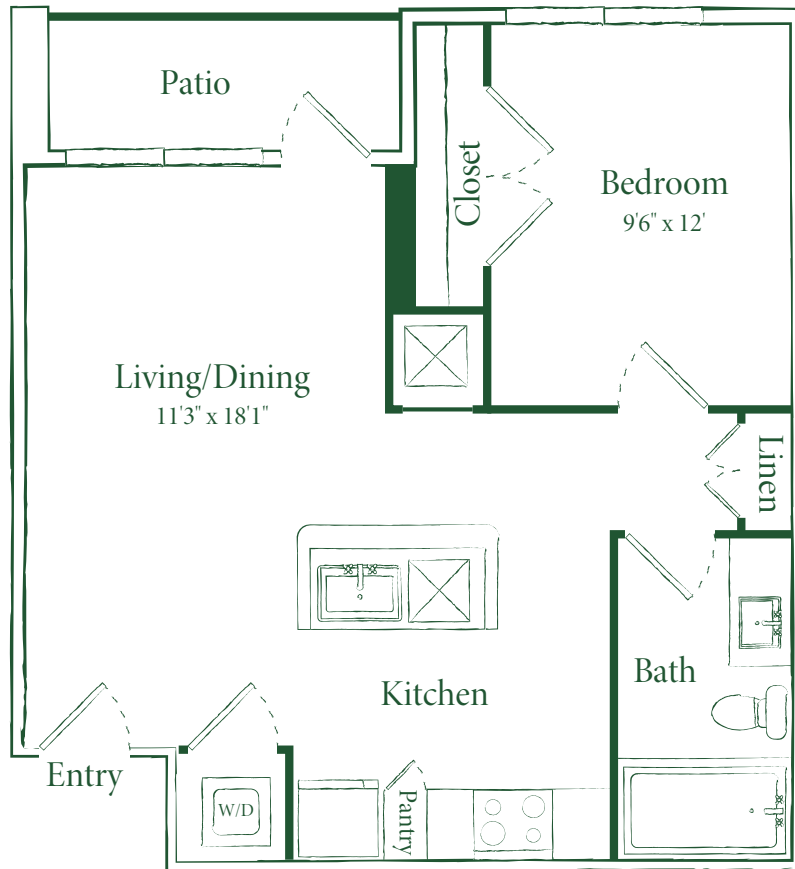

# A2

1 BED / 1 BATH

# 601

SQ. FT.

# PERCH

AT DAWSON'S RAMBLE

7731 Menchaca Rd | Austin, TX 78745

[perchapartments.com](http://perchapartments.com)

*\*Floor plans are artist's rendering. All dimensions are approximate. Actual product and specifications may vary in dimension or detail. Not all features are available in every apartment. Prices and availability are subject to change. Please see a representative for details.*