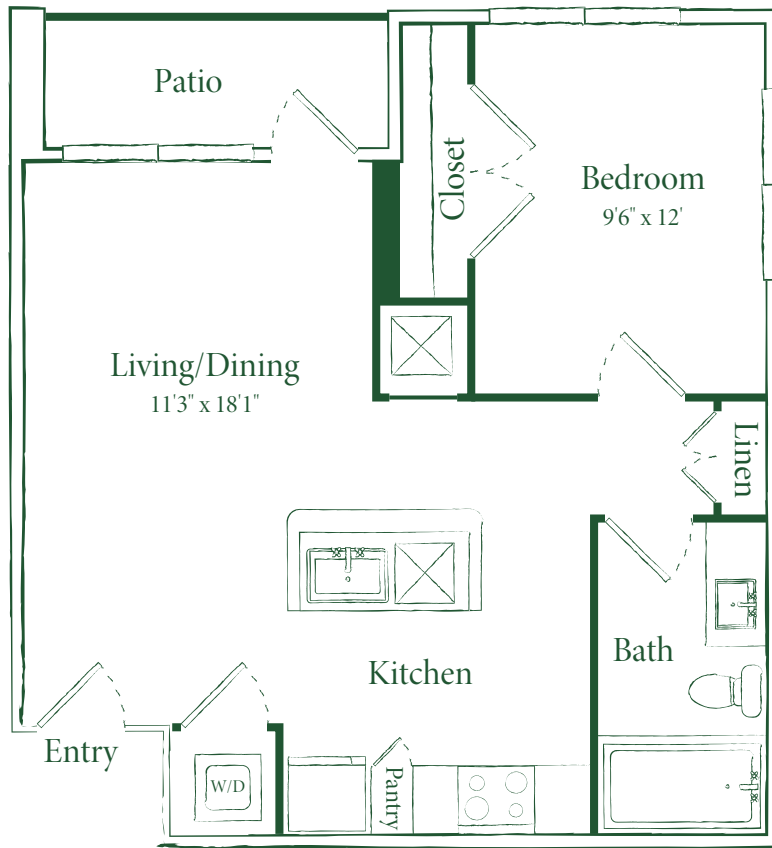

# A2A

1 BED / 1 BATH

601  
SQ. FT.

# PERCH

AT DAWSON'S RAMBLE

7731 Menchaca Rd | Austin, TX 78745

[perchapartments.com](http://perchapartments.com)

*\*Floor plans are artist's rendering. All dimensions are approximate. Actual product and specifications may vary in dimension or detail. Not all features are available in every apartment. Prices and availability are subject to change. Please see a representative for details.*