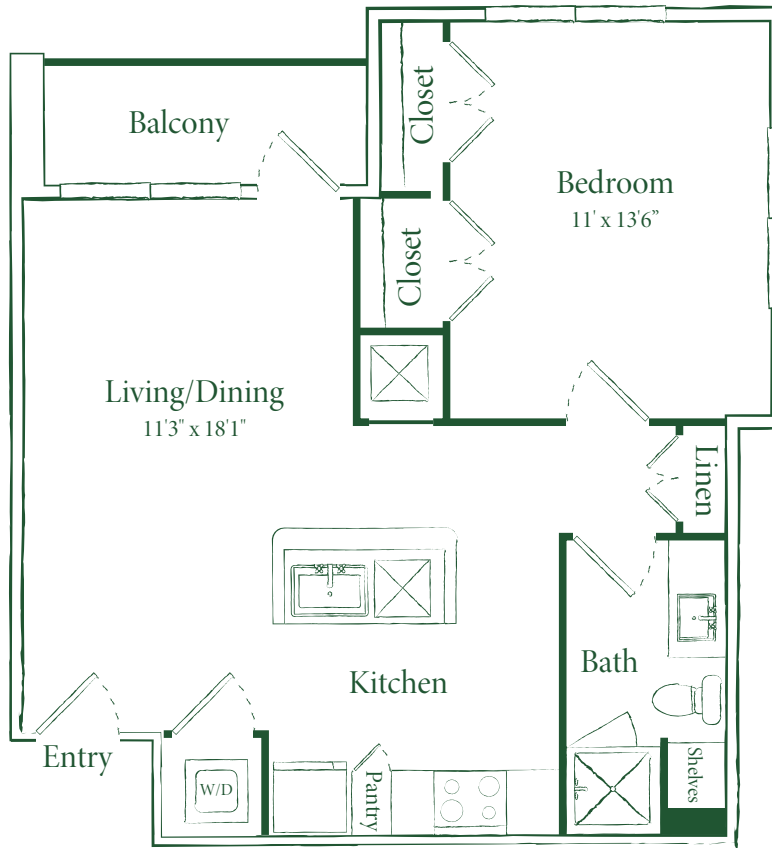

A2D

1 BED / 1 BATH

642

SQ. FT.

PERCH

AT DAWSON'S RAMBLE

7731 Menchaca Rd | Austin, TX 78745

perchapartments.com

**Floor plans are artist's rendering. All dimensions are approximate. Actual product and specifications may vary in dimension or detail. Not all features are available in every apartment. Prices and availability are subject to change. Please see a representative for details.*