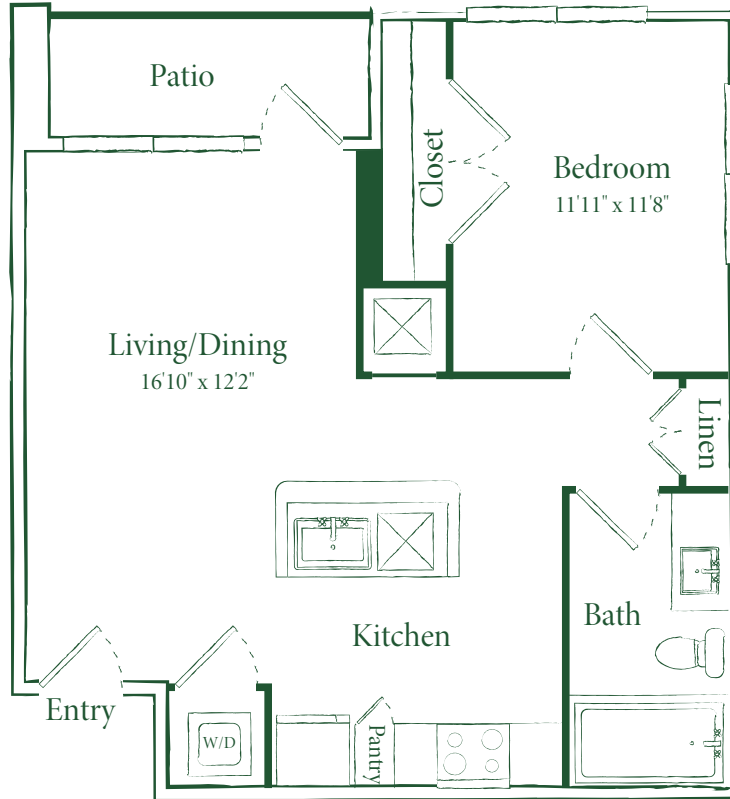

# A2E

1 BED / 1 BATH

# 601

SQ. FT.

# PERCH

AT DAWSON'S RAMBLE

7731 Menchaca Rd | Austin, TX 78745

[perchapartments.com](http://perchapartments.com)

*\*Floor plans are artist's rendering. All dimensions are approximate. Actual product and specifications may vary in dimension or detail. Not all features are available in every apartment. Prices and availability are subject to change. Please see a representative for details.*